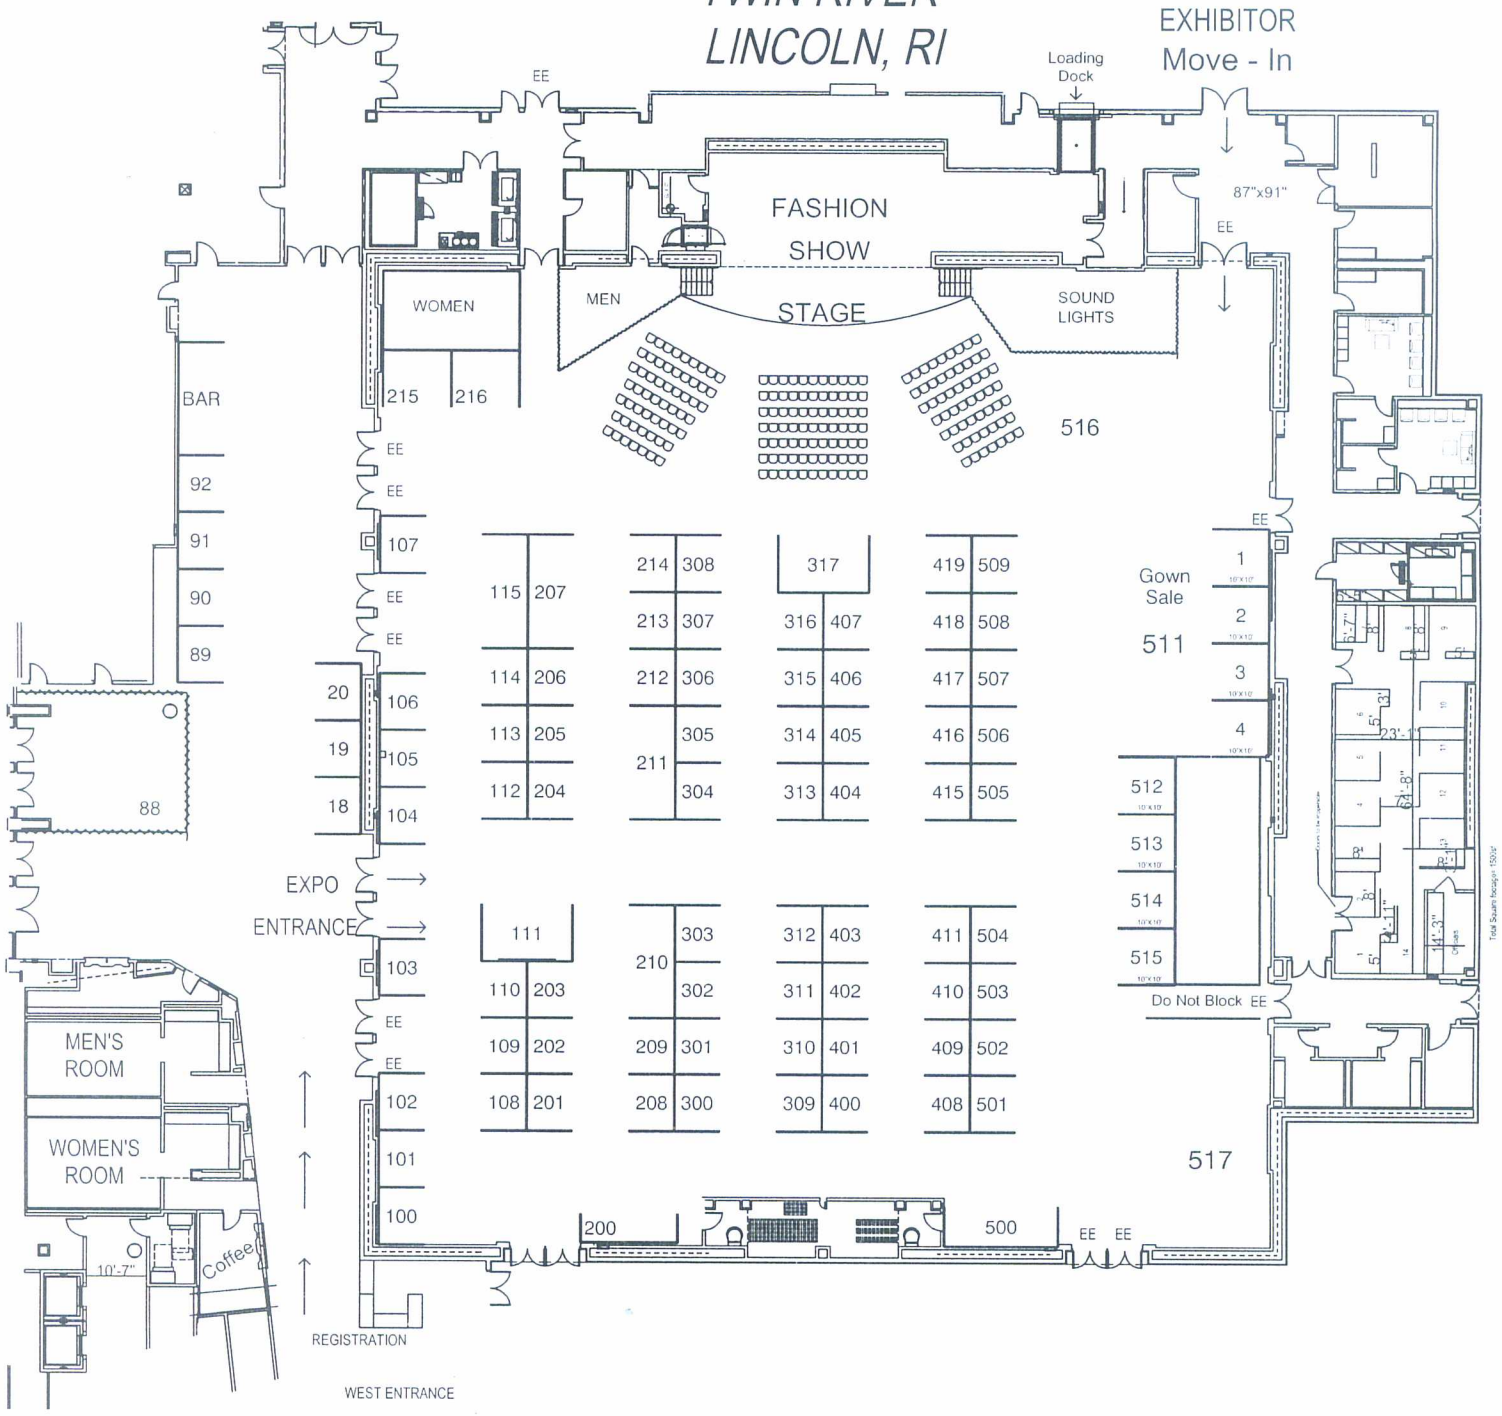

The Original WEDDING EXPO™

APRIL 8, 2018

TWIN RIVER
LINCOLN, RI

Total Square Footage: 150,000